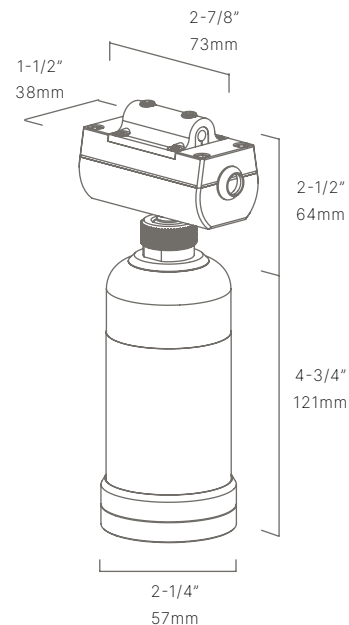

AVAILABLE FINISHES:

FIXTURE DIMENSIONS	L4-3/4" x D2-1/4"
LIGHT SOURCE	MR16 Base
VOLTAGE	12V
DIMMABLE	Yes, Dim to <10% via Transformer
DRIVER	Yes, 12V Integral Constant Current
TRANSFORMER	12V AC/DC (Supplied by others)
MOUNT	Included 1/2" Thread
FINISH	Included Natural
MATERIAL	Brass & Copper
LOCATION	Exterior Wet
CERTIFICATIONS	UL, IP66, IP67
HOW TO SPECIFY	Call 760.931.2910

*For complete warranty terms, please visit: www.auroralight.com/warranty/